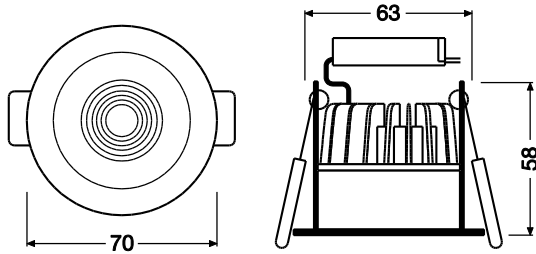

Technical data

Product description	GTIN (EAN)	Nominal wattage [W]	Nominal voltage [V]	Power factor [λ]	Luminous flux [lm]	Luminaire efficacy [lm/W]	Colour temperature [K]	CRI index [Ra]
Spot-DK LED fix 7W/3000K 230V IP44	4058075000223	7W	230V	> 0.9	580	85	3000K	>80

Product description	Beam angle	Rated life time L70 / B50 [h]	Type of protection IP rating	Protection class	Product size l x w or ø [mm]	Height h [mm]	Body colour
Spot-DK LED fix 7W/3000K 230V IP44	36°	30000	44	II	ø70	58	white

Packaging information

Product description	GTIN (EAN)	Dimensions EAN10 l x w x h [mm]	Gross weight EAN 10 [g]	Volume [dm³]	Packaging unit [Pieces/unit]
Spot-DK LED fix 7W/3000K 230V IP44	4058075000223	105 x 100 x 85	287	1.21	20

Disclaimer

Subject to change without notice. Errors and omission excepted. Always make sure to use the most recent release.