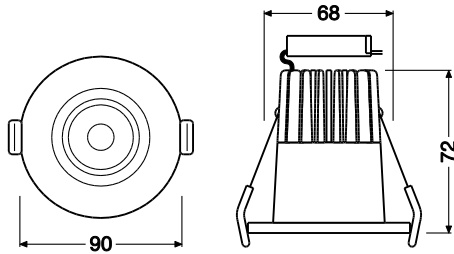

Technical data

Product description	GTIN (EAN)	Nominal wattage [W]	Nominal voltage [V]	Power factor [λ]	Luminous flux [lm]	Luminaire efficacy [lm/W]	Colour temperature [K]	CRI index [Ra]
Spot-FP LED fix 7W/3000K 230V IP65	4058075000209	7W	230V	> 0.9	530	75	3000K	>80

Product description	Beam angle	Rated life time L70 / B50 [h]	Type of protection IP rating	Protection class	Product size l x w or ø [mm]	Height h [mm]	Body colour
Spot-FP LED fix 7W/3000K 230V IP65	38°	30000	65	II	ø90	72	white

Packaging information

Product description	GTIN (EAN)	Dimensions EAN10 l x w x h [mm]	Gross weight EAN 10 [g]	Volume [dm³]	Packaging unit [Pieces/unit]
Spot-FP LED fix 7W/3000K 230V IP65	4058075000209	110 x 100 x 110	436	2.63	20

Disclaimer

Subject to change without notice. Errors and omission excepted. Always make sure to use the most recent release.